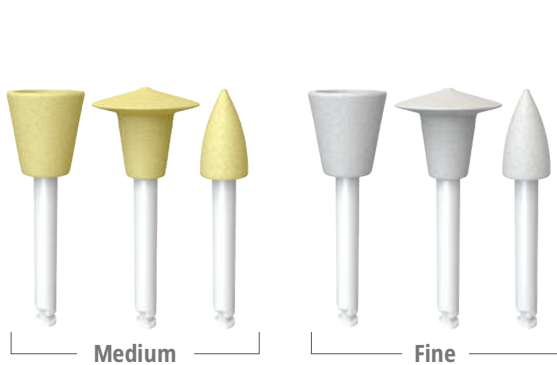

For a one-step polish, start with medium. Need more luster? Use the fine.

Maximum two-step system for quick and easy polishing. The Jiffy One single-use polishing system delivers a beautiful, natural shine while saving you time.

Key Benefits:

- No need to re-process the polishers
- Get the luster you and your patients expect with our specially formulated diamond grit
- No chance of cross-contamination
- No need to worry about accidentally throwing out multi-use polishers

Simple, Straightforward, and Safe

	Cups 20pk	Disks 20pk	Points 20pk
Medium	7024	7026	7028
Fine	7025	7027	7029

7030 - Jiffy One Single-Use Polisher Trial Kit
4 x Medium Yellow Cups, 2 x Medium Yellow Points, 2 x Medium Disks
4 x Fine White Cups, 2 x Fine White Points, 2 x Fine White Disks

Call us: AU: 1800.29.09.29 • NZ: 09.801.8123
info.anz@ultradent.com

Ultradent ANZ @ultradentanz

LEARN MORE AT: ULTRADENT.AU